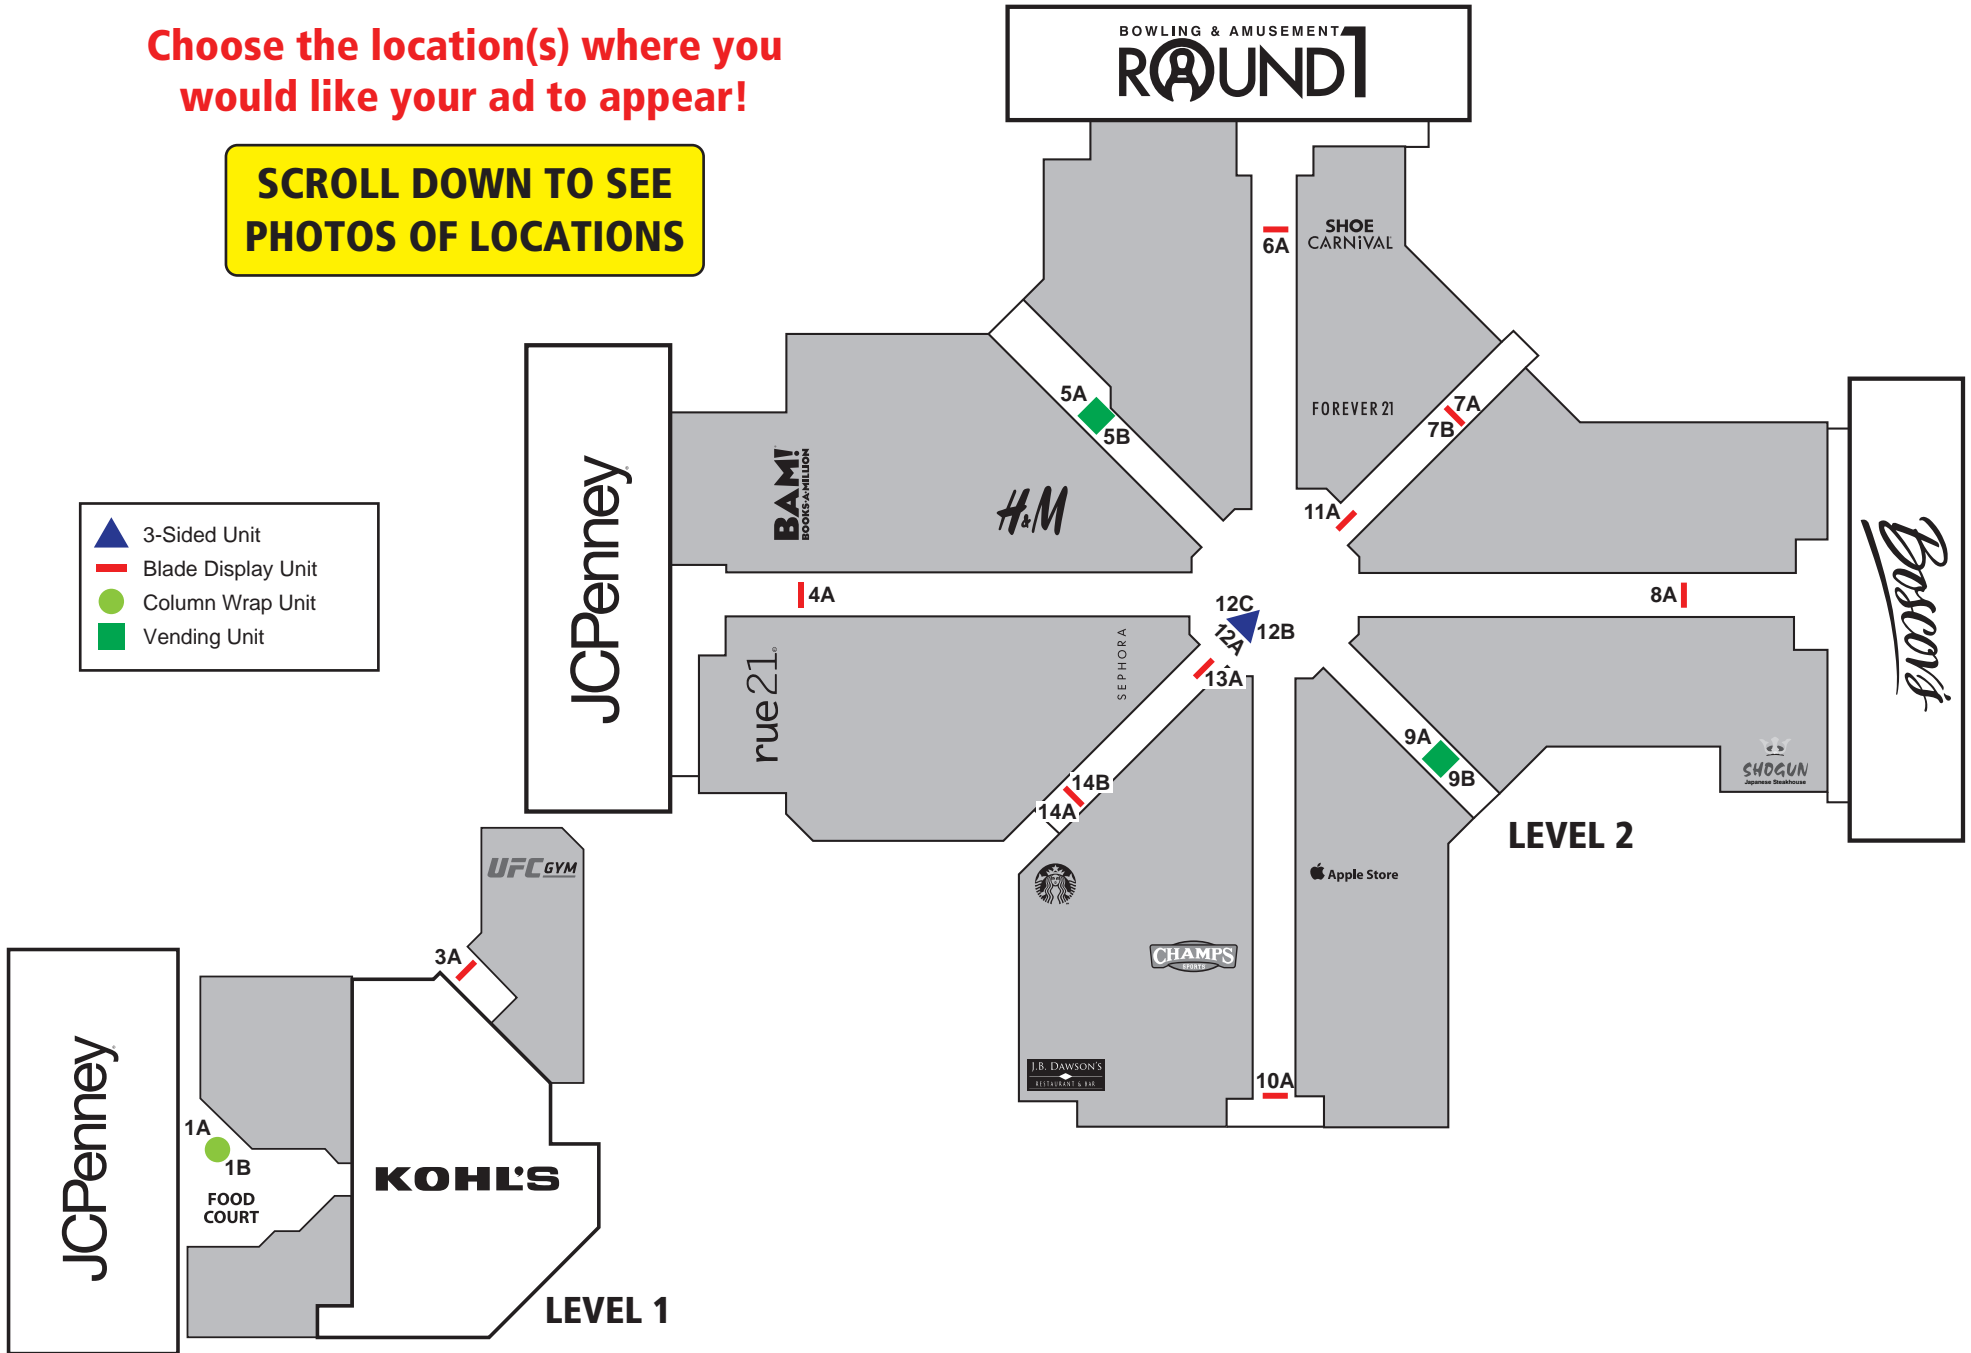

Choose the location(s) where you would like your ad to appear!

SCROLL DOWN TO SEE PHOTOS OF LOCATIONS

-  3-Sided Unit
-  Blade Display Unit
-  Column Wrap Unit
-  Vending Unit

PARK CITY CENTER PANEL LOCATIONS

PARK CITY CENTER PANEL LOCATIONS

6A

7A

7B

8A

9A

9B

PARK CITY CENTER PANEL LOCATIONS

10A

11A

12A

12B

12C

13A

PARK CITY CENTER PANEL LOCATIONS